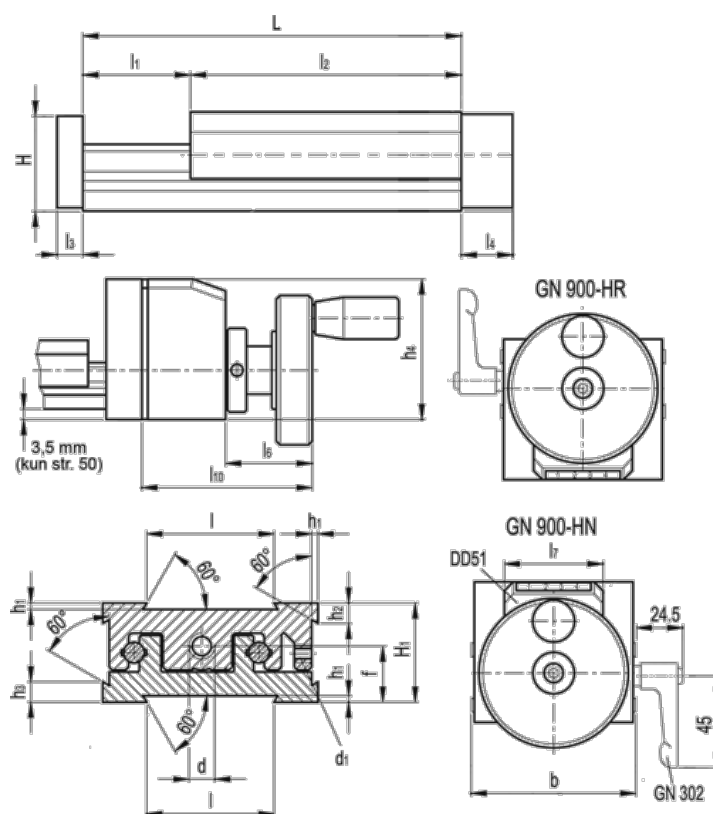

Article number: 20781032

Description: Adjustable slide unit  
GN 900-120-235-75-HR-2

## Measures

|           |                 |          |
|-----------|-----------------|----------|
| b = 120   | h3 = 13.8       | l7 = 33  |
| d = M10x1 | h4 = 57         | l10 = 75 |
| d1 = M5   | l = 80          |          |
| f = 26.3  | L - l1 = 235-75 |          |
| H = 45.0  | l2 = 160        |          |
| h1 = 2.0  | l3 = 10         |          |
| H1 = 46   | l4 = 18         |          |
| h2 = 13.8 | l6 = 40         |          |